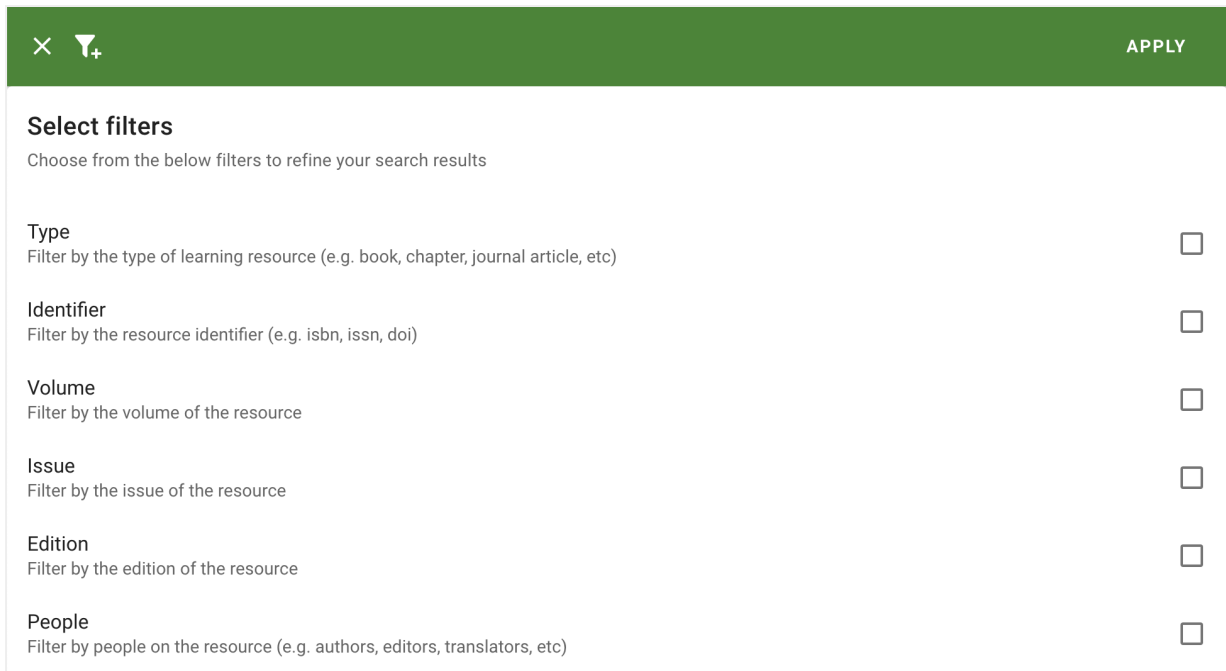

# Enhanced Discovery

The eReserve Plus resource discovery process has been enhanced with a new easy to use search system that searches across your eReserve repository, Library discovery and can also integrate third party sources such as EBSCO EDS, OCLC, Primo and Summon.

Figure 1: Enhanced Discovery Search

Located resource search results can be further narrowed down with the new filtering system:

Figure 2: Enhanced Discovery Filters

Figure 3: Enhanced Discovery Filter Results