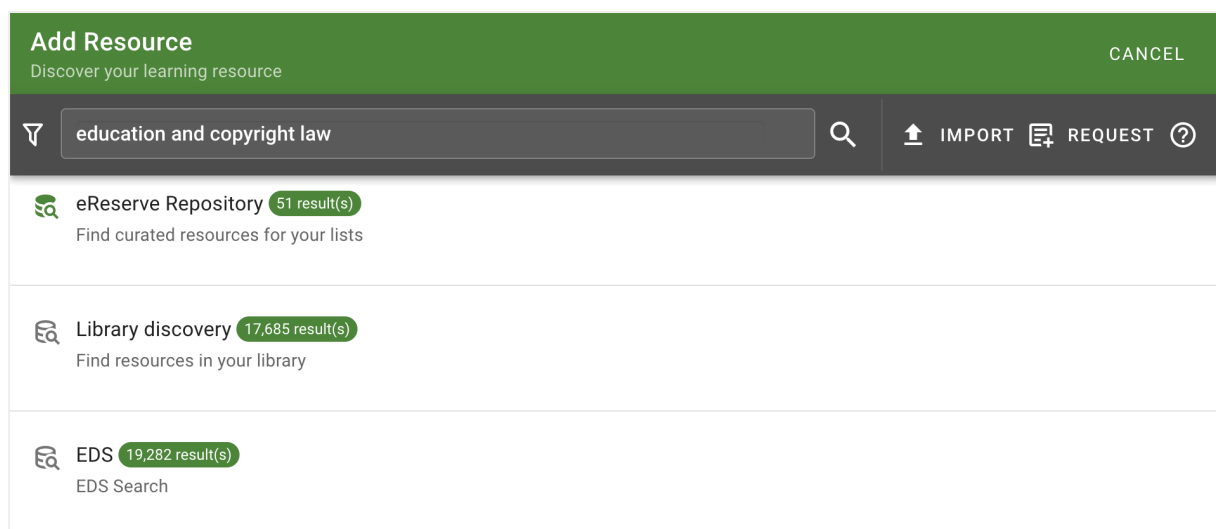

# Enhanced Discovery

The eReserve Plus resource discovery process has been enhanced with a new easy to use search system that searches across your eReserve repository, Library discovery and can also integrate third party sources such as EBSCO EDS, OCLC, Primo and Summon.

Figure 1: Enhanced Discovery Search

Located resource search results can be further narrowed down with the new filtering system:

Figure 2: Enhanced Discovery Filters

Figure 3: Enhanced Discovery Filter Results