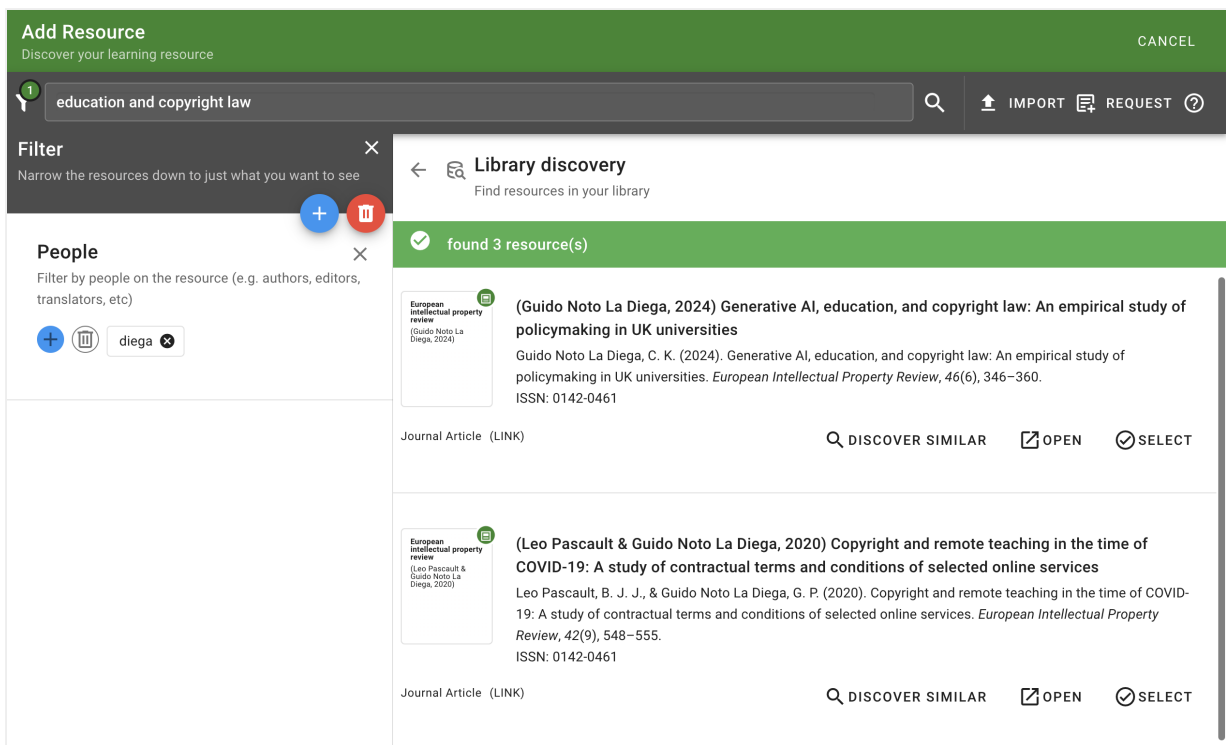

# Enhanced Discovery

The eReserve Plus resource discovery process has been enhanced with a new easy to use search system that searches across your eReserve repository, Library discovery and can also integrate third party sources such as EBSCO EDS, OCLC, Primo and Summon.

Figure 1: Enhanced Discovery Search

Located resource search results can be further narrowed down with the new filtering system:

Figure 2: Enhanced Discovery Filters

Figure 3: Enhanced Discovery Filter Results